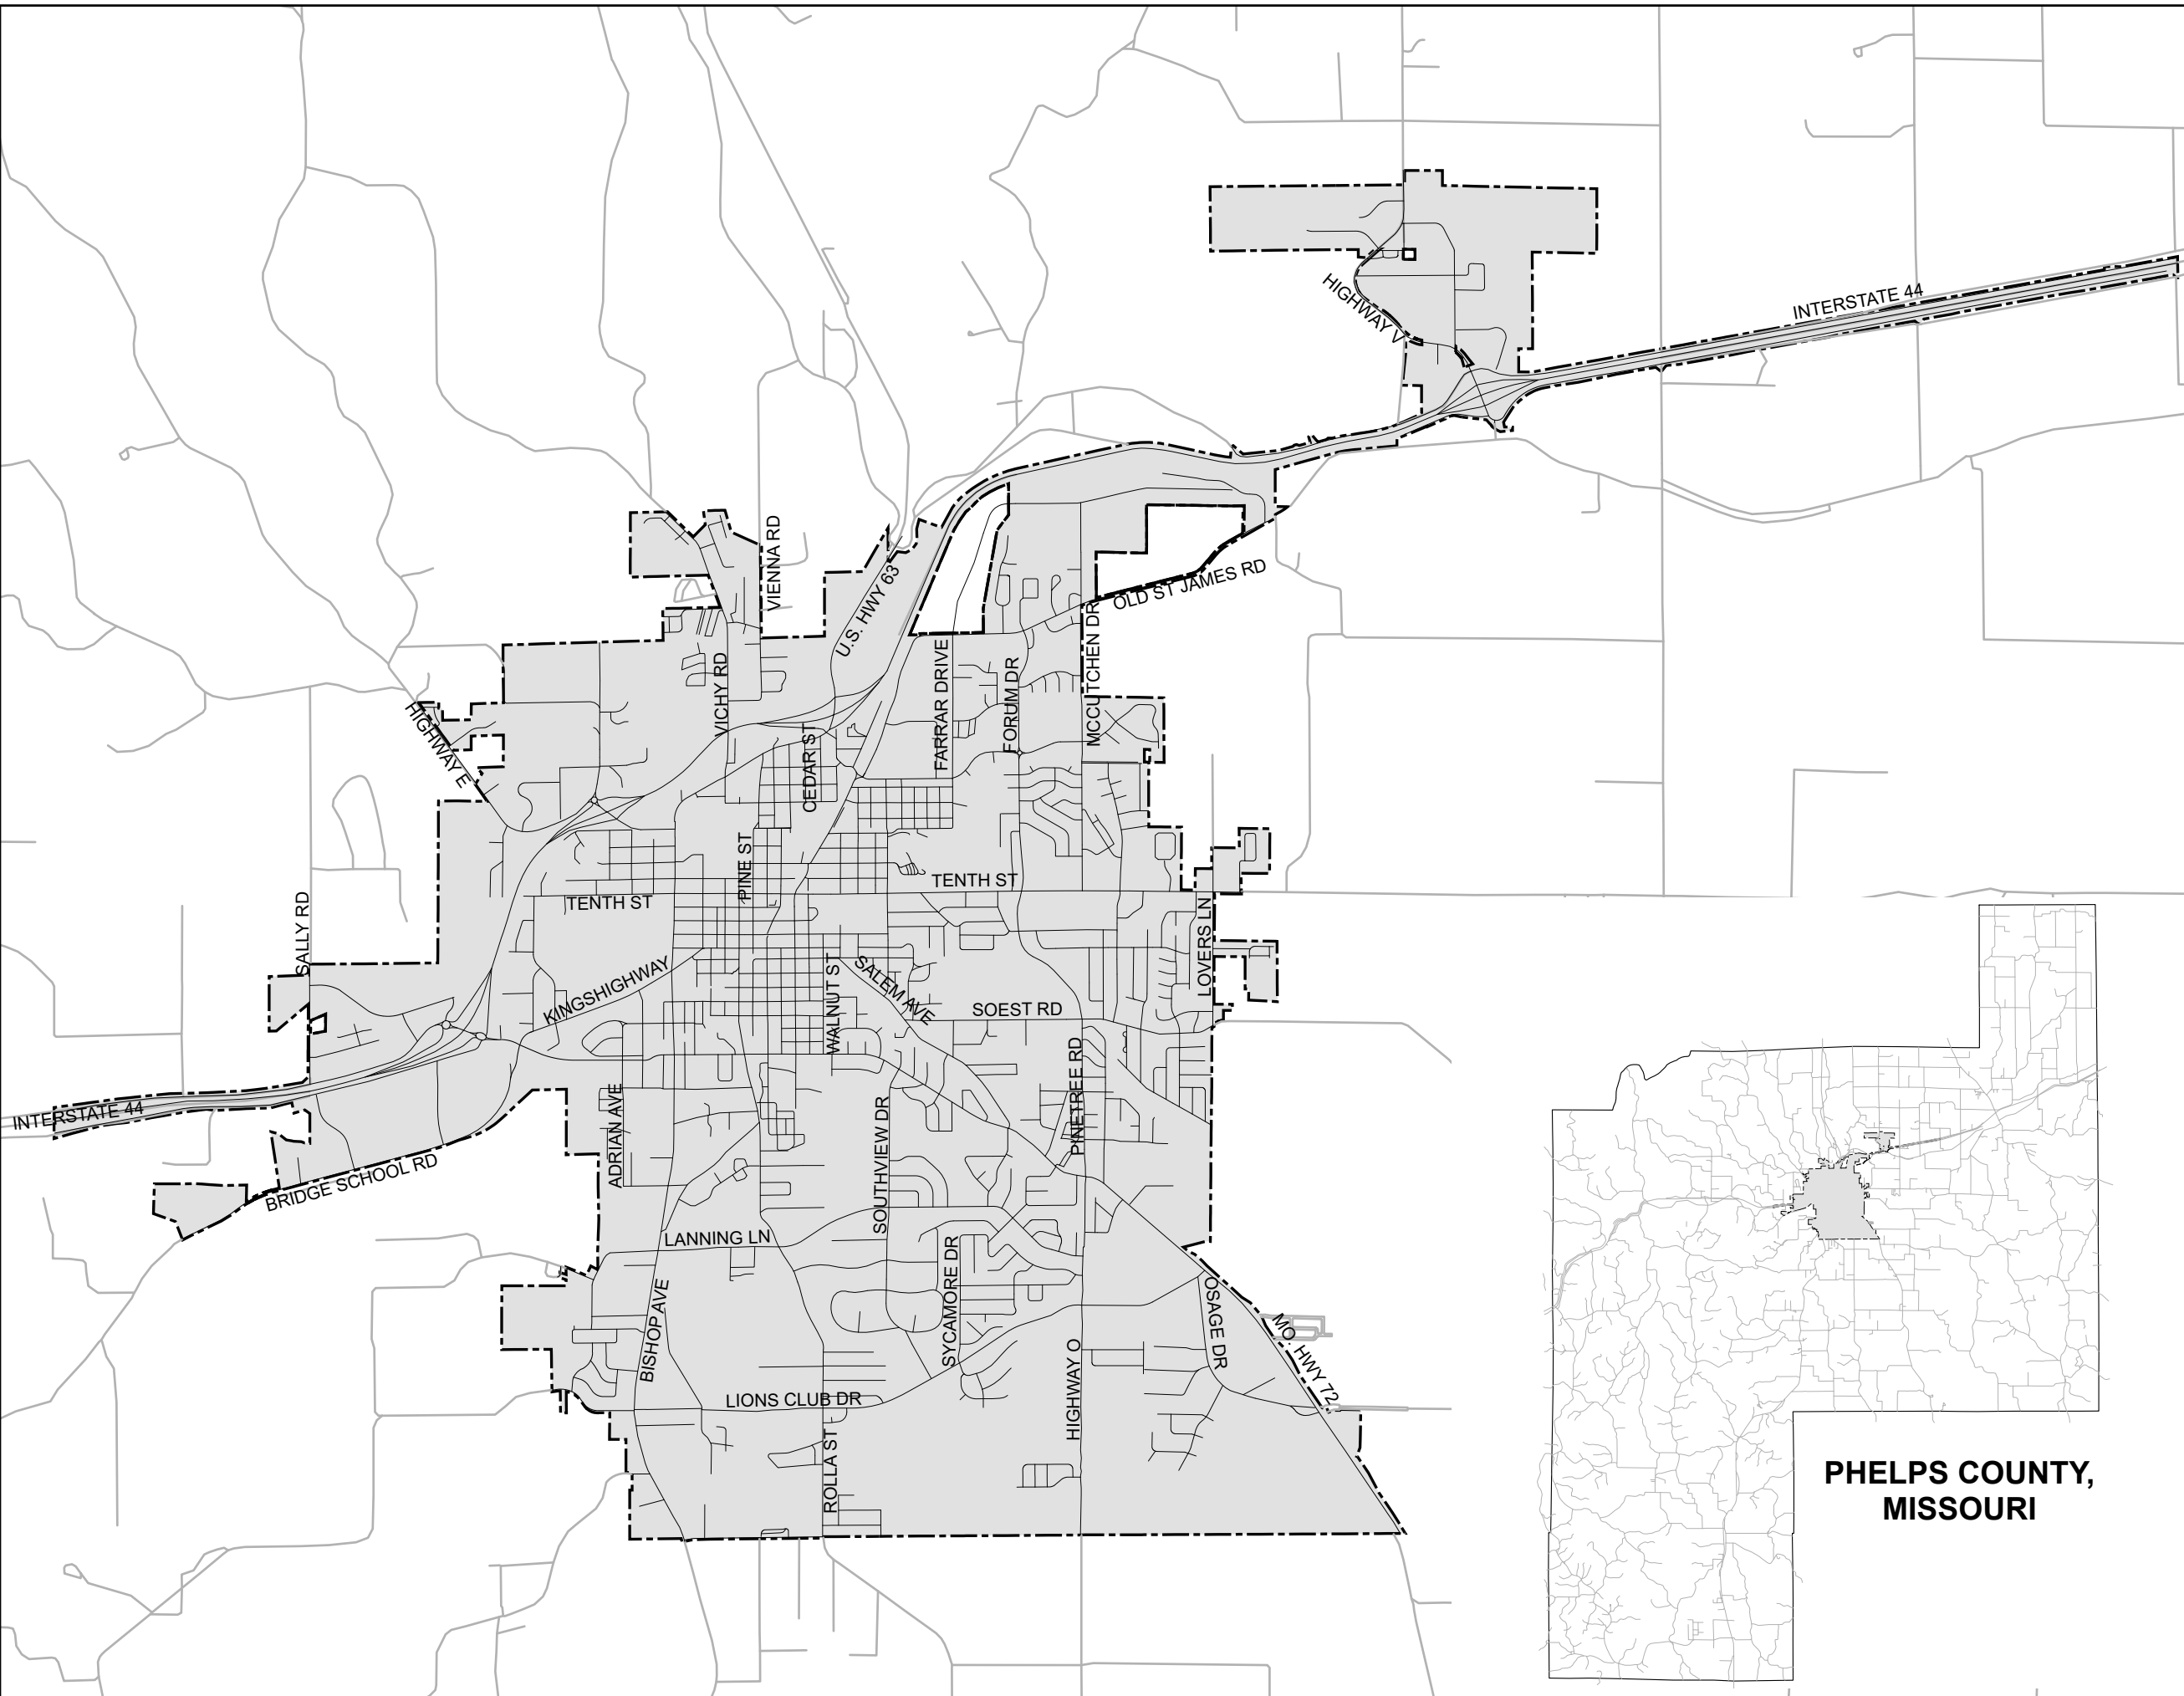

City of Rolla

2021 - 2026 Storm Water Management Plan

ROLLA CITY LIMITS AND MS4 BOUNDARY

Legend

- City Street
- County Road
- - - City Limits

This map was prepared by the
Department of Public Works
Map revision date: July 2021

Appendix A
Page A-1

**PHELPS COUNTY,
MISSOURI**